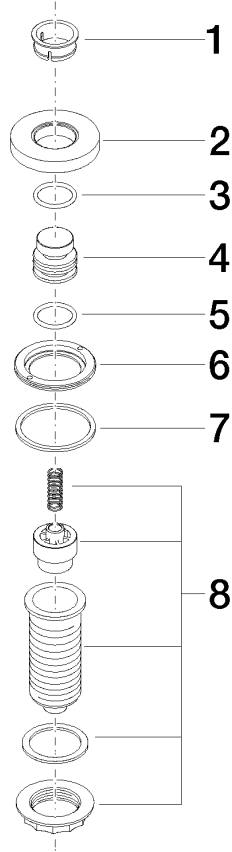

10 713 970

Fits: ELIO, MEM, TARA, ENO, SYNC, TARA
ULTRA, META SQUARE

- for controlling a waste disposal unit

Compatible with waste disposal units with integrated air switch made by Insinkerator®, e.g. Evolution.

The products are not available in all markets, please contact your Dornbracht sales force.

For more information go to www.insinkerator.com

Fits ELIO, ENO, MEM, META SQUARE, SYNC, TARA and TARA ULTRA

	Chrome	10 713 970-00
	Brushed Platinum	10 713 970-06
	Platinum	10 713 970-08
	Durabross (23kt Gold)	10 713 970-09
	Dark Chrome	10 713 970-19
	Brushed Durabross (23kt Gold)	10 713 970-28
	Matte Black	10 713 970-33
	Brushed Champagne (22kt Gold)	10 713 970-46
	Champagne (22kt Gold)	10 713 970-47
	Brushed Chrome	10 713 970-93
	Brushed Dark Platinum	10 713 970-99

10 713 970

mm [inches]

10 713 970

Parts for other finishes can be found here: Brushed Platinum

Spare parts list

No.	Item Number	Name	Quantity used	Delivery time
1	09 28 10 141 90	sleeve	1	2
2	09 27 87 012-00	rosette	1	10
3	09 14 10 507 90	seal	1	2
4	09 21 33 045-00	insert	1	10
5	09 14 10 015 90	seal	1	2
6	09 24 01 030 90	ring	1	2
7	09 14 05 037 90	seal	1	2
8	04 30 01 186 00 90	sleeve	1	2